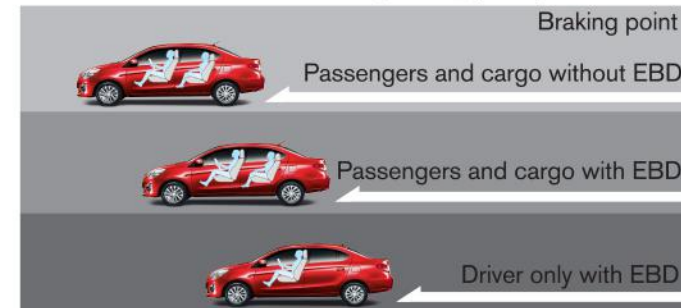

Anti-Lock Braking System [ABS] with Electronic Brakeforce Distribution [EBD] (GLS)

These two systems work together to prevent tires from locking up and avoid collision during sudden braking on wet roads and other conditions. ABS ensures that the car remains responsive to your control when braking while EBD distributes the force generated to all four wheels to shorten braking distance.

Great Colors

GLS/GLX