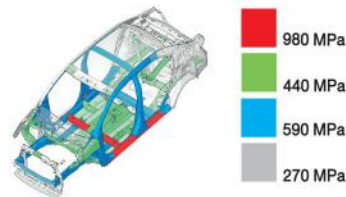

Reinforced Impact Safety Evolution [RISE] Body

The RISE body structure's crumple zones effectively absorb and disperse crash energy away from the cabin protecting all passengers.