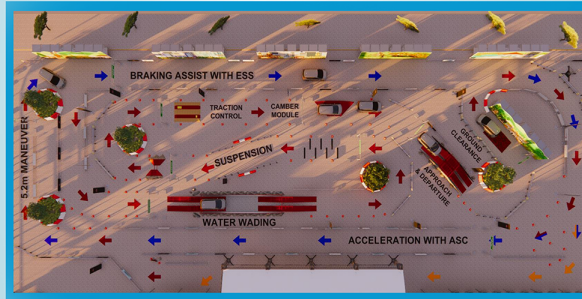

TOP XPANDER FEATURES

SPACE AND COMFORT

17" ALLOY WHEELS

NEW BOLD AND SPORTY DESIGN

BEST IN CLASS GROUND CLEARANCE

Your new adventure begins here, so make sure you're there to drive the New Xpander!